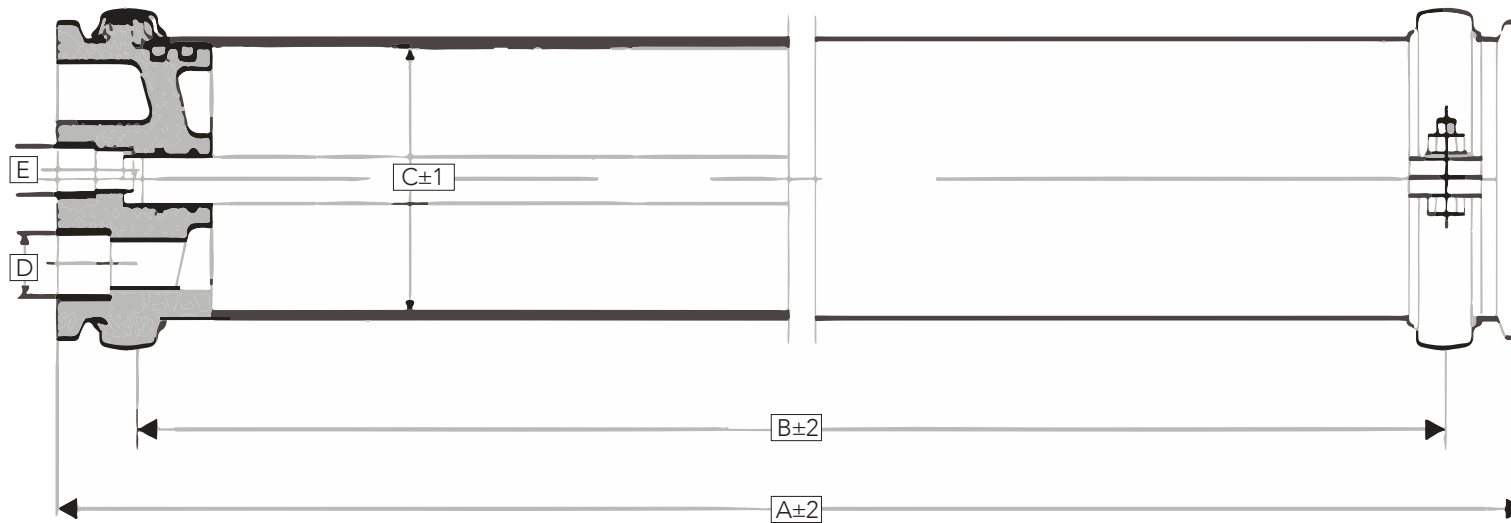

316 STAINLESS STEEL RO MEMBRANE HOUSING 2.5" X 21"

SMH-SP-2521-3/8

Part Number	Dimensions				
	A	B	C	D	E
SMH-SP-2521-3/8	594mm	540mm	ø62mm	3/8" BSPT	3/8" BSPT